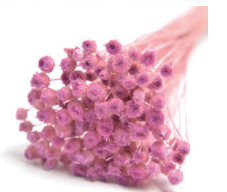

770-Light Green

820-Orange

910-Natural

930-Dark Pink

940-Light Blue

960-Purple

Jazilda DRIED NEW
FLDR0017
20g per bunch / 80 bunches per master
■L: 30cm
(Available in 8 colors)

770-Light Green

810-Yellow

870-Blue

910-Natural

930-Dark Pink

940-Light Blue

970-Light Pink

980-Mauve Pink

About DRIED FLOWERS